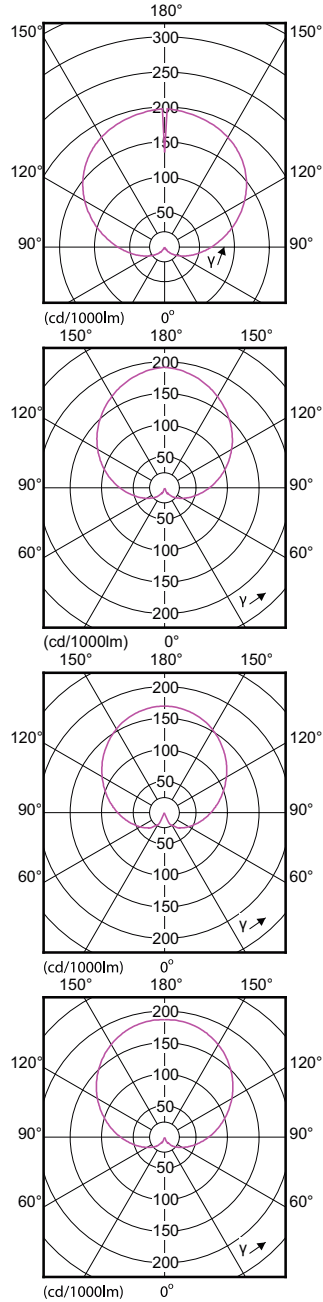

CorePro LEDbulb Glühlampenform

Order Code	Full Product Name	Kolbenform
5777600	CorePro LEDbulb ND 7.5-60W A60 E27 840	A60
49076100	CorePro LEDbulb ND 11-75W A60 E27 827	A60
49074700	CorePro LEDbulb ND 13-100W A60 E27 827	A60
51032200	CorePro LEDbulb ND 10-75W A60 E27 840	A60

Order Code	Full Product Name	Kolbenform
51030800	CorePro LEDbulb ND 12.5-100W A60 E27 840	A60
81451200	CorePro LED Stick ND 9.5-68W T38 E27 830	Stick
81453600	CorePro LED Stick ND 9.5-75W T38 E27 840	Stick

Temperaturdaten

Order Code	Full Product Name	Gehäusetemperatur (max.)
57757800	CorePro LEDbulb ND 5.5-40W A60 E27 827	75 °C
57755400	CorePro LEDbulb ND 8-60W A60 E27 827	85 °C
70033100	CorePro LEDbulbND 8-60W A60E27 827 3CT/8	85 °C
57779000	CorePro LEDbulb ND 5-40W A60 E27 840	75 °C
57776000	CorePro LEDbulb ND 7.5-60W A60 E27 840	85 °C
49076100	CorePro LEDbulb ND 11-75W A60 E27 827	80 °C
49074700	CorePro LEDbulb ND 13-100W A60 E27 827	85 °C
51032200	CorePro LEDbulb ND 10-75W A60 E27 840	80 °C
51030800	CorePro LEDbulb ND 12.5-100W A60 E27 840	85 °C
81451200	CorePro LED Stick ND 9.5-68W T38 E27 830	85 °C
81453600	CorePro LED Stick ND 9.5-75W T38 E27 840	85 °C