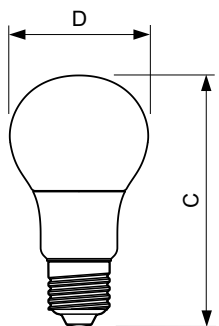

## Abmessungsskizzen

Product	D	C
CorePro LEDbulb ND 10-75W A60 E27 840	60 mm	110 mm
CorePro LEDbulb ND 11-75W A60 E27 827	60 mm	110 mm
CorePro LEDbulb ND 13-100W A60 E27 827	60 mm	110 mm

Product	D	C
CorePro LEDbulb ND 7.5-60W A60 E27 840	60 mm	110 mm
CorePro LEDbulb ND 8-60W A60 E27 827	60 mm	110 mm
CorePro LEDbulb ND 5.5-40W A60 E27 827	60 mm	110 mm
CorePro LEDbulb ND 5-40W A60 E27 840	60 mm	110 mm
CorePro LEDbulb ND 8-60W A60E27 827 3CT/8	60 mm	110 mm