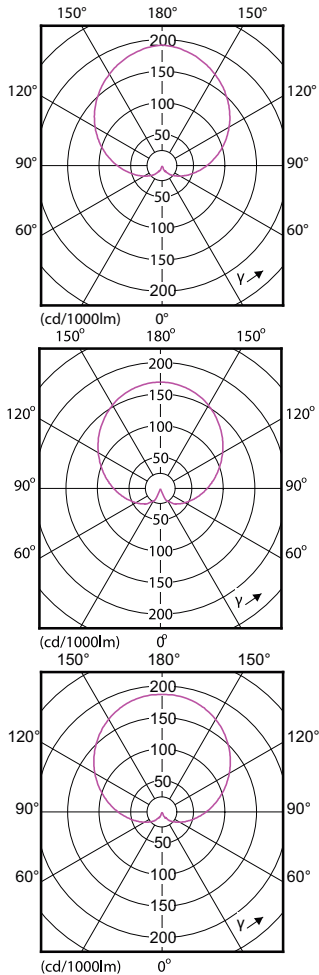

CorePro LEDbulb Glühlampenform

Order Code	Full Product Name	Kolbenform
5777600	CorePro LEDbulb ND 7.5-60W A60 E27 840	A60
49076100	CorePro LEDbulb ND 11-75W A60 E27 827	A60
49074700	CorePro LEDbulb ND 13-100W A60 E27 827	A60
51032200	CorePro LEDbulb ND 10-75W A60 E27 840	A60

Order Code	Full Product Name	Kolbenform
51030800	CorePro LEDbulb ND 12.5-100W A60 E27 840	A60
81451200	CorePro LED Stick ND 9.5-68W T38 E27 830	Stick
81453600	CorePro LED Stick ND 9.5-75W T38 E27 840	Stick

Temperaturdaten

Order Code	Full Product Name	Gehäusetemperatur (max.)
57757800	CorePro LEDbulb ND 5.5-40W A60 E27 827	75 °C
57755400	CorePro LEDbulb ND 8-60W A60 E27 827	85 °C
70033100	CorePro LEDbulbND 8-60W A60E27 827 3CT/8	85 °C
57779000	CorePro LEDbulb ND 5-40W A60 E27 840	75 °C
57776000	CorePro LEDbulb ND 7.5-60W A60 E27 840	85 °C
49076100	CorePro LEDbulb ND 11-75W A60 E27 827	80 °C
49074700	CorePro LEDbulb ND 13-100W A60 E27 827	85 °C
51032200	CorePro LEDbulb ND 10-75W A60 E27 840	80 °C
51030800	CorePro LEDbulb ND 12.5-100W A60 E27 840	85 °C
81451200	CorePro LED Stick ND 9.5-68W T38 E27 830	85 °C
81453600	CorePro LED Stick ND 9.5-75W T38 E27 840	85 °C