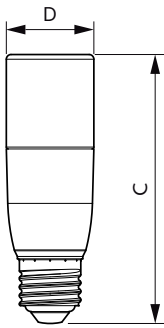

## Abmessungsskizzen

Product	D	C
CorePro LEDbulb ND 10-75W A60 E27 840	60 mm	110 mm
CorePro LEDbulb ND 11-75W A60 E27 827	60 mm	110 mm
CorePro LEDbulb ND 13-100W A60 E27 827	60 mm	110 mm

Product	D	C
CorePro LEDbulb ND 7.5-60W A60 E27 840	60 mm	110 mm
CorePro LEDbulb ND 8-60W A60 E27 827	60 mm	110 mm
CorePro LEDbulb ND 5.5-40W A60 E27 827	60 mm	110 mm
CorePro LEDbulb ND 5-40W A60 E27 840	60 mm	110 mm
CorePro LEDbulb ND 8-60W A60E27 827 3CT/8	60 mm	110 mm

## Abmessungsskizzen

Product	D	C
CorePro LEDbulb ND 12.5-100W A60 E27 840	60 mm	110 mm

Product	D	C
CorePro LED Stick ND 9.5-75W T38 E27 840	37.2 mm	114.3 mm
CorePro LED Stick ND 9.5-68W T38 E27 830	37.2 mm	114.3 mm