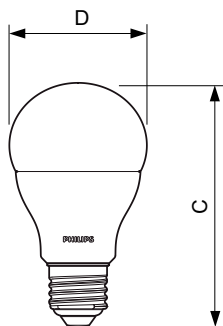

## Abmessungsskizzen

Product	D	C
CorePro LEDbulb ND 10-75W A60 E27 840	60 mm	110 mm
CorePro LEDbulb ND 11-75W A60 E27 827	60 mm	110 mm
CorePro LEDbulb ND 13-100W A60 E27 827	60 mm	110 mm

Product	D	C
CorePro LEDbulb ND 7.5-60W A60 E27 840	60 mm	110 mm
CorePro LEDbulb ND 8-60W A60 E27 827	60 mm	110 mm
CorePro LEDbulb ND 5.5-40W A60 E27 827	60 mm	110 mm
CorePro LEDbulb ND 5-40W A60 E27 840	60 mm	110 mm
CorePro LEDbulb ND 8-60W A60E27 827 3CT/8	60 mm	110 mm