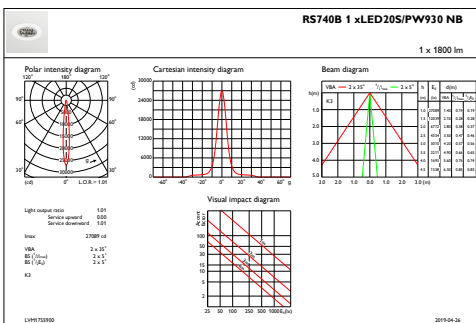

## Photometrische Daten

IFCC1\_RS740B1xLED20SPW930NB

IFPC1\_RS740B1xLED20SPW930NB

IFAS1\_RS740B1xLED20SPW930NB