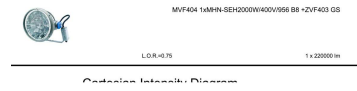

Photometrische Daten

OFCC_MVF404 1xMHN-SEH2000W/400V/956 B7 +ZVF403 GS-Cartesian
Outdoor (combined)

OFCC1_MVF404 1xMHN-SEH2000W/400V/956 B8 +ZVF403 GS.EPS