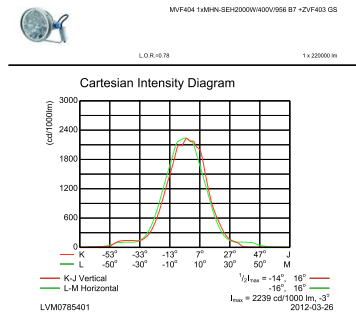

Photometrische Daten

OFCC_MVF404 1xMHN-SEH2000W/400V/956 B7 +ZVF403 GS-Cartesian
Outdoor (combined)

OFCC1_MVF404 1xMHN-SEH2000W/400V/956 B8 +ZVF403 GS.EPS