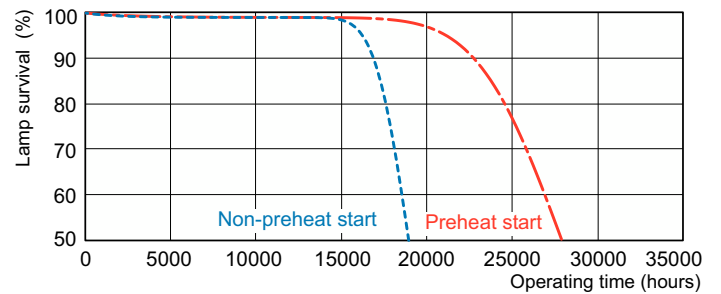

Life Expectancy Diagram - MASTER TL5 HE 21W/840 SLV/40