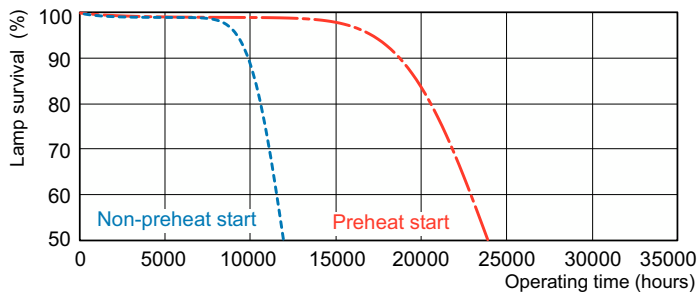

Lebensdauer

Life Expectancy Diagram - MASTER TL5 HE 21W/840 SLV/40