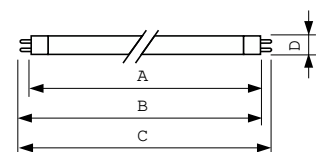

Abmessungsskizzen

Product	D (max)	A (max)	B (max)	B (min)	C (max)
MASTER TL5 HO Secura 80W/840 UNP/40	17 mm	1'449.0 mm	1'456.1 mm	1'453.7 mm	1'463.2 mm

Photometrische Daten

Spectral Power Distribution Colour - MASTER TL5 HO Secura 80W/840 UNP/40