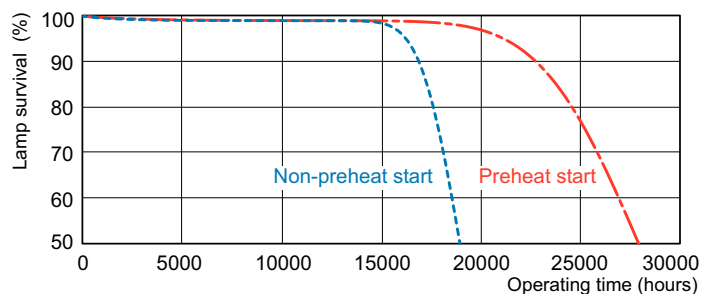

Life Expectancy Diagram - MASTER TL5 HO Secura 80W/840 UNP/40