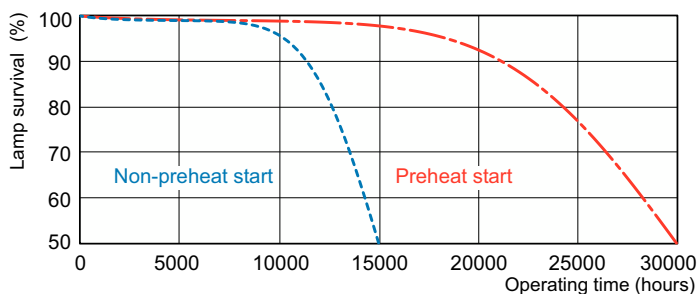

Lebensdauer

Life Expectancy Diagram - MASTER TL5 HO Secura 80W/840 UNP/40