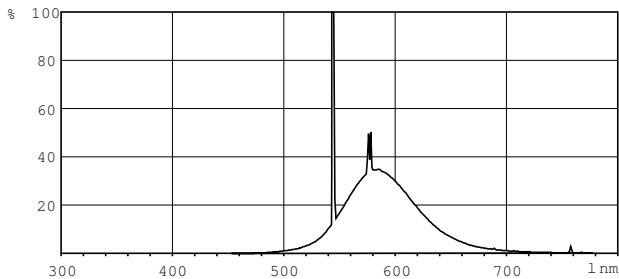

Photometrische Daten

LDPB_TL-DCOL_160-Spectral power distribution B/W