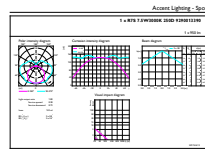

Abmessungsskizzen

Linear 220V 8-60W 806lm 3000K R7S ND

Product	D	C
CorePro LEDlinear ND 7.5-60W R7S 78mm830	29 mm	78 mm

Photometrische Daten

LEDspot, PAR38 13W 1050lm 3000K

CorePro LEDlinear MV 60W R7S 830 Linear