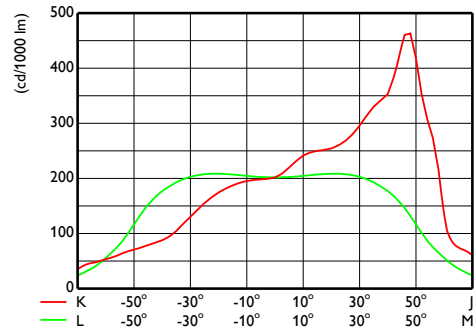

CoreLine tempo X-Large

Abmessungsskizzen

CoreLine Tempo BVP110/120/125/130/140

Photometrische Daten

OFPC1_BVP140T251xLED480-4S740OFA52

OFCS1_BVP140T251xLED480-4S740OFA52

OFPC1_BVP140T251xLED480-4S740OFA52

OFCS1_BVP140T251xLED480-4S740OFA52

CoreLine tempo X-Large