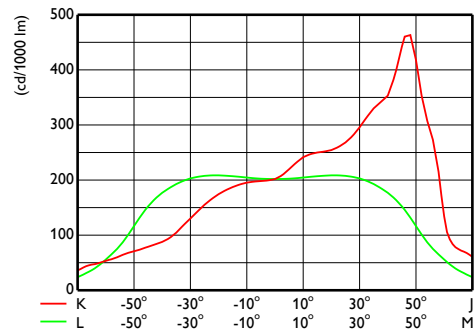

CoreLine tempo X-Large

Abmessungsskizzen

CoreLine Tempo BVP110/120/125/130/140

Photometrische Daten

OFPC1_BVP140T251xLED480-4S740OFA52

OFCS1_BVP140T251xLED480-4S740OFA52

OFPC1_BVP140T251xLED480-4S740OFA52

OFCS1_BVP140T251xLED480-4S740OFA52

CoreLine tempo X-Large