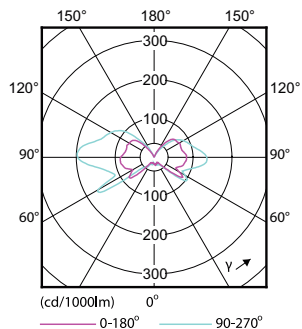

CorePro LEDcapsule G4/GY6,35 Stiftsockellampen

Photometrische Daten

LED Lamps, CorePro LEDcapsuleLV D 2-20W G4 /827