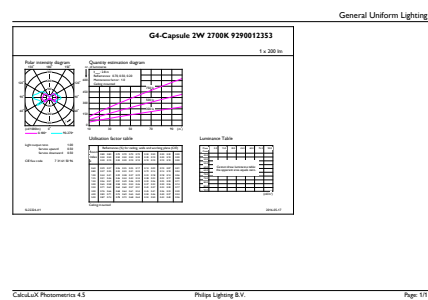

LED Lamps, CorePro LEDcapsuleLV D 2-20W G4 /827